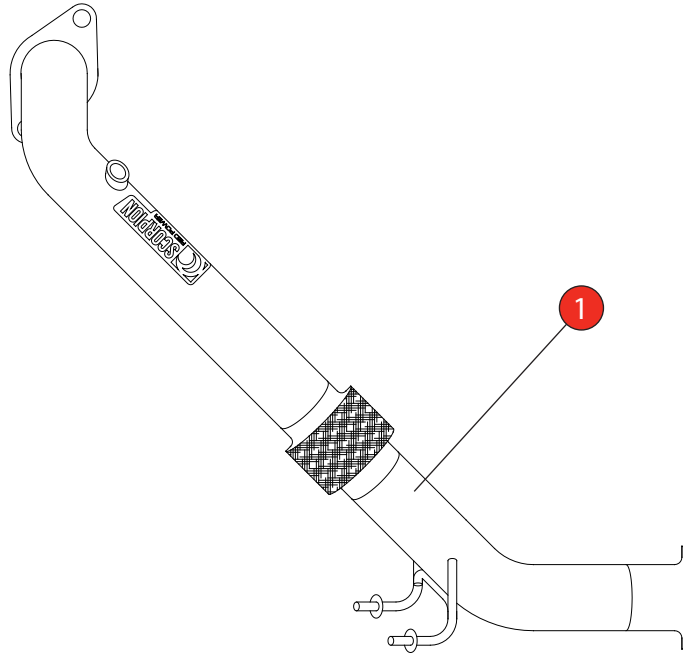

Car	Ford Focus RS MK3	Part No.	SFDC082
Year	2016-Current	Fit Kits	N/A
Notes	Use original fittings.	Features	Pipe Diameter:- 76mm

Estimated Fitting Time: 4 Hours 30 Minutes

NO.	PART NO.	DESCRIPTION	QTY
1	1251FD	De-cat Downpipe	1

CLASSIFICATION	Motorsport Use Only
HOMOLOGATED	No
DATE	11/05/16
ISSUE	01
AUTHORISED	M.Ydlibi

NOTE: ENSURE SCORPION SYSTEM IS CLEAR OF MOVING PARTS AND ALL ORIGINAL FUNCTIONS WORK CORRECTLY.

STAY CONNECTED TO RED POWER.